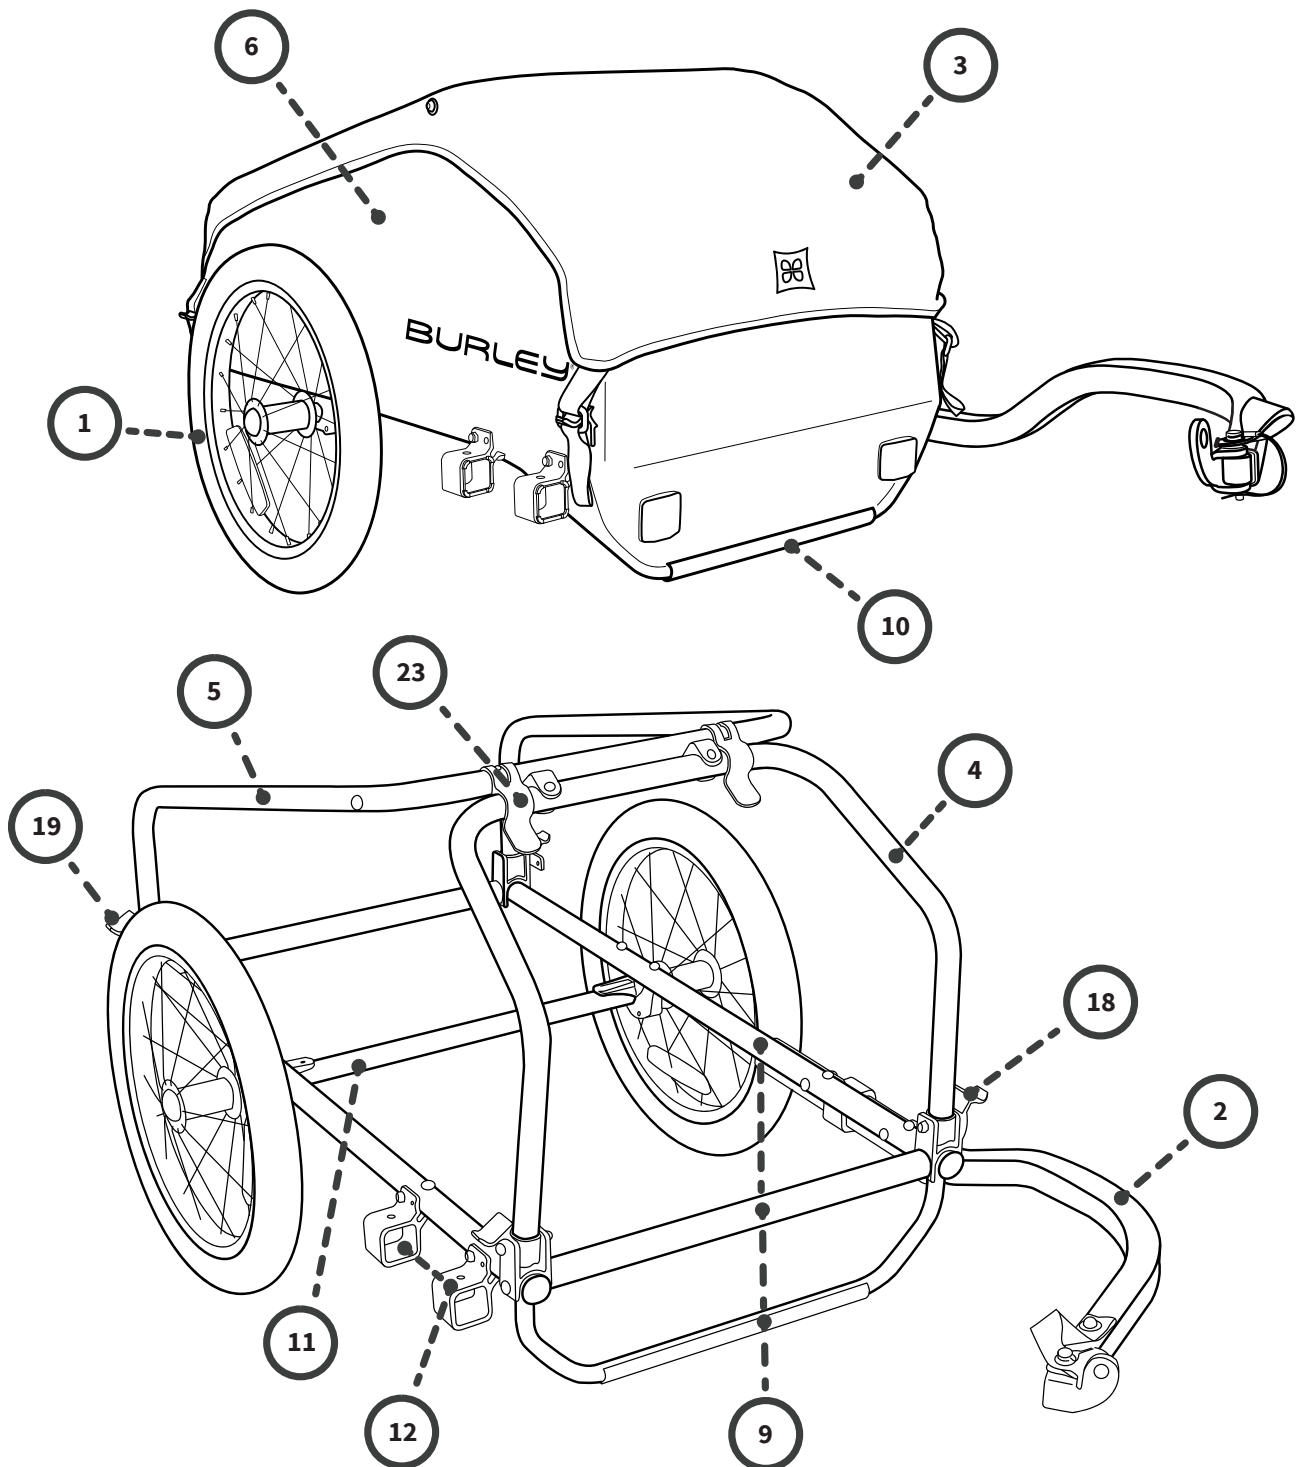

## 2008-Present Replacement Parts

### Nomad

## 2008-Present Replacement Parts: Nomad

Number	Description	Part Number		
		2008	2009-13	2014-
1	16" Wheel Assembly	160015		160050
2	Tow Bar Assembly	250072	250122	
3	Cover	4325401		960110
4	Front Frame	n/a		250366
5	Rear Frame	n/a		250367
6	Floor and Side Panels	n/a		250323
7	Floor	4326502		n/a
8	Right Side Panel w/ Frame	950023		n/a
	Left Side Panel w/ Frame	950022		n/a
9	Main Frame Assembly	950028	950072	250344
10	Skid Guard Kit	n/a		250214
11	Axle Tube Assembly	950029		950203
12	Tow Arm Reciever Kit	950025	950019	
13	Flex Connector w/ Hitch Safety Strap	950037	950038	
14	Steel Hitch, 12.2mm	960116		
15	Safety Flag	960009		
16	Dust Cap for Push Button Wheels	n/a		950123
17	Cover Pull Tab	n/a		240421
18	Front Cover Hook	n/a		120119
19	Right Rear Cover Hook	n/a		120214
	Left Rear Cover Hook	n/a		120200
20	Side Rail Posts	950026		n/a
21	Roll Bar with Knobs	4310007		n/a
22	Snap Coupling Kit	950027		n/a
23	Frame Latch (Single)	n/a		250176
	Frame Latch (Pair)	n/a		950193
24	Reflector Brackets	950118		