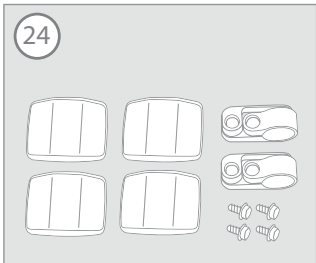

## 2008-Present Replacement Parts: Nomad

Number	Description	Part Number		
		2008	2009-13	2014-
1	16" Wheel Assembly	160015		160050
2	Tow Bar Assembly	250072	250122	
3	Cover	4325401		960110
4	Front Frame	n/a		250366
5	Rear Frame	n/a		250367
6	Floor and Side Panels	n/a		250323
7	Floor	4326502		n/a
8	Right Side Panel w/ Frame	950023		n/a
	Left Side Panel w/ Frame	950022		n/a
9	Main Frame Assembly	950028	950072	250344
10	Skid Guard Kit	n/a		250214
11	Axle Tube Assembly	950029		950203
12	Tow Arm Reciever Kit	950025	950019	
13	Flex Connector w/ Hitch Safety Strap	950037	950038	
14	Steel Hitch, 12.2mm	960116		
15	Safety Flag	960009		
16	Dust Cap for Push Button Wheels	n/a		950123
17	Cover Pull Tab	n/a		240421
18	Front Cover Hook	n/a		120119
19	Right Rear Cover Hook	n/a		120214
	Left Rear Cover Hook	n/a		120200
20	Side Rail Posts	950026		n/a
21	Roll Bar with Knobs	4310007		n/a
22	Snap Coupling Kit	950027		n/a
23	Frame Latch (Single)	n/a		250176
	Frame Latch (Pair)	n/a		950193
24	Reflector Brackets	950118		