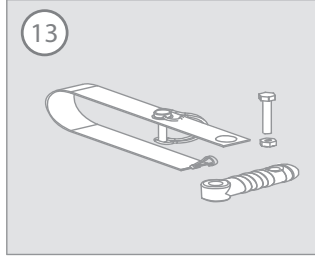

## 2008-Present Replacement Parts: Nomad

Number	Description	Part Number		
		2008	2009-13	2014-
1	16" Wheel Assembly	160015		160050
2	Tow Bar Assembly	250072	250122	
3	Cover	4325401		960110
4	Front Frame	n/a		250366
5	Rear Frame	n/a		250367
6	Floor and Side Panels	n/a		250323
7	Floor	4326502		n/a
8	Right Side Panel w/ Frame	950023		n/a
	Left Side Panel w/ Frame	950022		n/a
9	Main Frame Assembly	950028	950072	250344
10	Skid Guard Kit	n/a		250214
11	Axle Tube Assembly	950029		950203
12	Tow Arm Reciever Kit	950025	950019	
13	Flex Connector w/ Hitch Safety Strap	950037	950038	
14	Steel Hitch, 12.2mm	960116		
15	Safety Flag	960009		
16	Dust Cap for Push Button Wheels	n/a		950123
17	Cover Pull Tab	n/a		240421
18	Front Cover Hook	n/a		120119
19	Right Rear Cover Hook	n/a		120214
	Left Rear Cover Hook	n/a		120200
20	Side Rail Posts	950026		n/a
21	Roll Bar with Knobs	4310007		n/a
22	Snap Coupling Kit	950027		n/a
23	Frame Latch (Single)	n/a		250176
	Frame Latch (Pair)	n/a		950193
24	Reflector Brackets	950118		